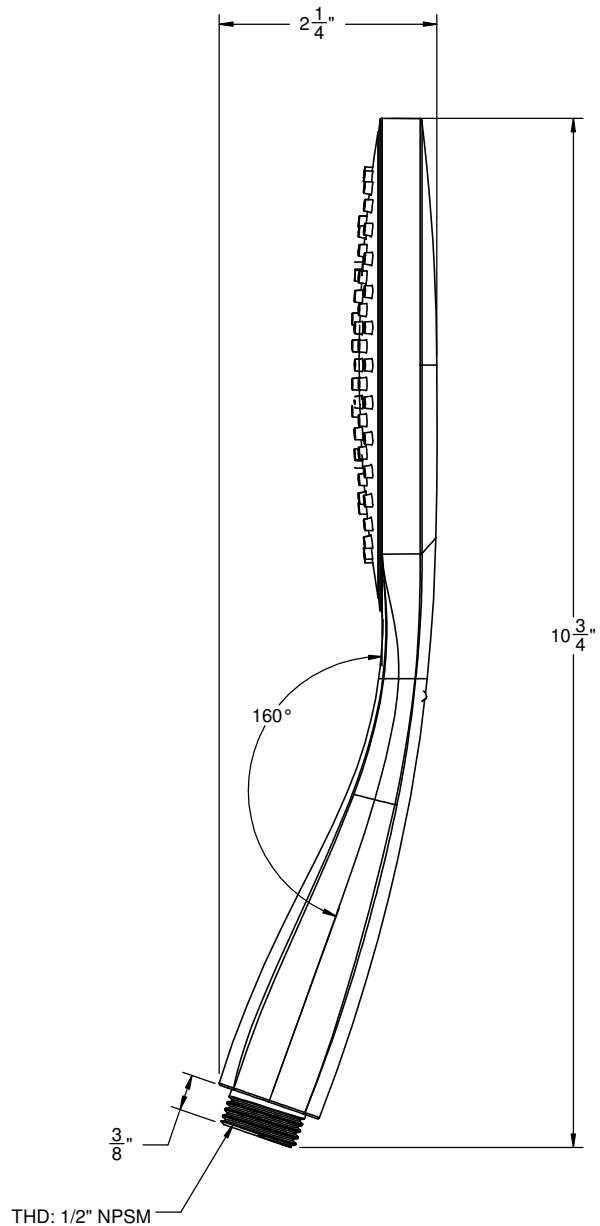

California Faucets®

STYLEFLOW® AIR IKO

SINGLE FUNCTION CONTEMPORARY HANDSHOWER

Features

- Single function handshower
- Air induction technology
- Self cleaning rubber jets
- Available max flow rates:
 - 2.5 gpm (9.5 L/min)
 - 2.0 gpm (7.8 L/min)
 - 1.5 gpm (5.7 L/min)
- 17 finishes including 10 PVD finishes

Codes/Standards Applicable

- Product meets or exceeds the following:
- ASME A112.18.1/CSA B125.1
 - CEC

HS-551.25
HS-551.20
HS-551.15

ALL DIMENSIONS SHOWN TO NEAREST 1/16"