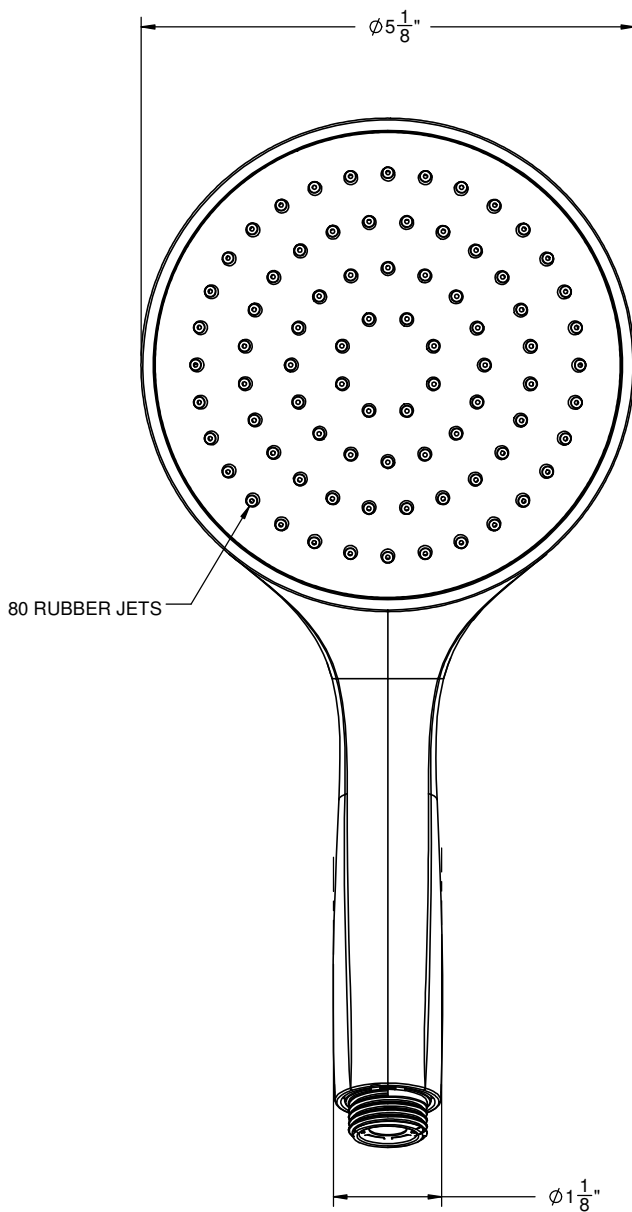

California Faucets®

STYLEFLOW® AIR IKO

SINGLE FUNCTION CONTEMPORARY HANDSHOWER

Features

- Single function handshower
- Air induction technology
- Self cleaning rubber jets
- Available max flow rates:
 - 2.5 gpm (9.5 L/min)
 - 2.0 gpm (7.8 L/min)
 - 1.5 gpm (5.7 L/min)
- 17 finishes including 10 PVD finishes

Codes/Standards Applicable

- Product meets or exceeds the following:
- ASME A112.18.1/CSA B125.1
 - CEC

HS-551.25
HS-551.20
HS-551.15

ALL DIMENSIONS SHOWN TO NEAREST 1/16"