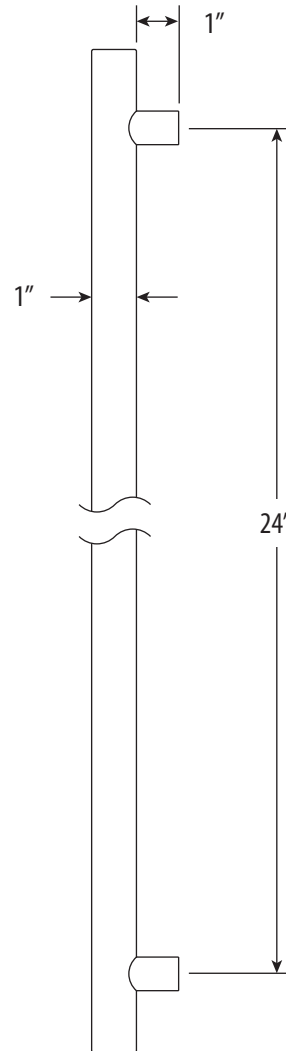

CONTEMPORARY 24" APPLIANCE PULL

Model # HCP-2400

PRODUCT DESCRIPTION

- Great for refrigerators or dishwashers.
- 24" wide on center.
- Brings the entire kitchen together.
- Matches all Waterstone contemporary faucets and accessories.
- Mounting hardware included.
- Solid brass or stainless steel construction.
- Made in the USA.

- Break to length screws
- Fits materials from 1/2" to 1-1/2" thick

DIMENSIONS MAY VARY AND ARE SUBJECT TO CHANGE. NO RESPONSIBILITY IS ASSUMED FOR USE OF SUPERCEDED OR VOIDED DATA

AVAILABLE IN 29 FINISHES + SOLID STAINLESS STEEL

Antique Brass - AB
Antique Bronze - ABZ
Antique Copper - AC
American Bronze - AMB
Antique Pewter - AP
Gloss Black - GB
Black Nickel - BLN
Black-Oil Rubbed Bronze - ORB
Caribbean Bronze - CB
Chocolate Bronze - CHB

Satin Chrome - SC
Satin Gold - SG
Satin Nickel - SN
Stainless Steel - SS*
Tuscan Brass - TB
Unlaquered Polished Brass - UPB
Venetian Bronze - VB
Weathered Brass - WB
Weathered Copper - WC