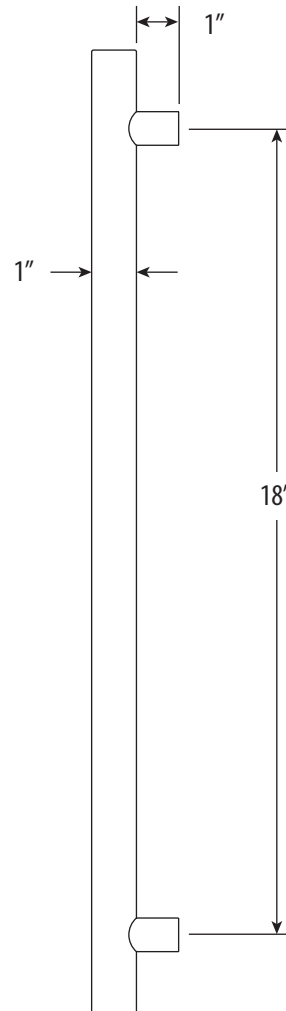

# CONTEMPORARY 18" APPLIANCE PULL

## Model # HCP-1800

### PRODUCT DESCRIPTION

- Great for refrigerators or dishwashers.
- 18" wide on center.
- Brings the entire kitchen together.
- Matches all Waterstone contemporary faucets and accessories.
- Mounting hardware included.
- Solid brass or stainless steel construction.
- Made in the USA.

- Break to length screws
- Fits materials from 1/2" to 1-1/2" thick

DIMENSIONS MAY VARY AND ARE SUBJECT TO CHANGE. NO RESPONSIBILITY IS ASSUMED FOR USE OF SUPERCEDED OR VOIDED DATA