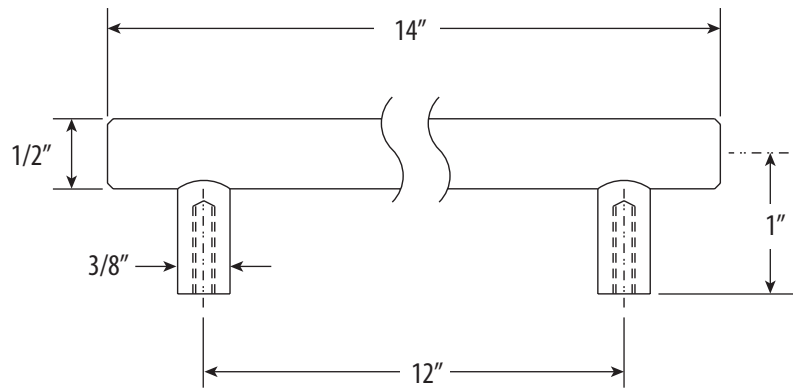

CONTEMPORARY 12" HEAVY DRAWER PULL

Model # HCP-1200

PRODUCT DESCRIPTION

- Great for heavy drawers or dishwashers.
- 12" wide on center.
- Brings the entire kitchen together.
- Matches all Waterstone contemporary faucets and accessories.
- Mounting hardware included.
- Solid brass or stainless steel construction.
- Made in the USA.

- Break to length screws
- Fits materials from 1/2" to 1-1/2" thick

DIMENSIONS MAY VARY AND ARE SUBJECT TO CHANGE. NO RESPONSIBILITY IS ASSUMED FOR USE OF SUPERCEDED OR VOIDED DATA

AVAILABLE IN 29 FINISHES + SOLID STAINLESS STEEL