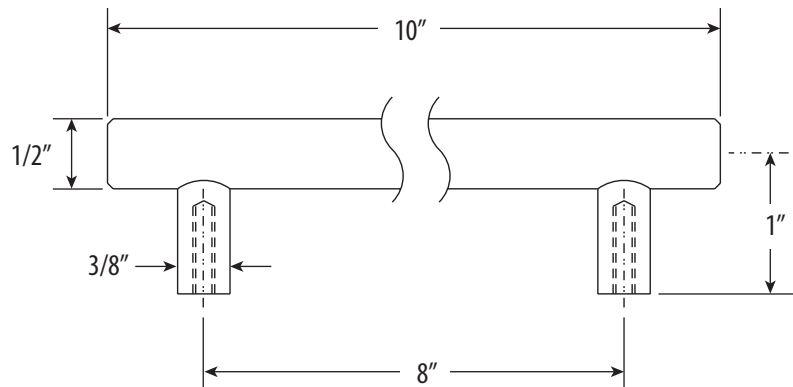

CONTEMPORARY 8" CABINET DRAWER PULL

Model # HCP-0800

PRODUCT DESCRIPTION

- Matches all Waterstone contemporary faucets and accessories.
- Perfect for modern kitchen cabinets or drawers.
- 8" wide on center.
- Mounting hardware included.
- Solid brass or stainless steel construction.
- Made in the USA.

- Break to length screws
- Fits materials from 1/2" to 1-1/2" thick

DIMENSIONS MAY VARY AND ARE SUBJECT TO CHANGE. NO RESPONSIBILITY IS ASSUMED FOR USE OF SUPERCEDED OR VOIDED DATA

AVAILABLE IN 29 FINISHES + SOLID STAINLESS STEEL