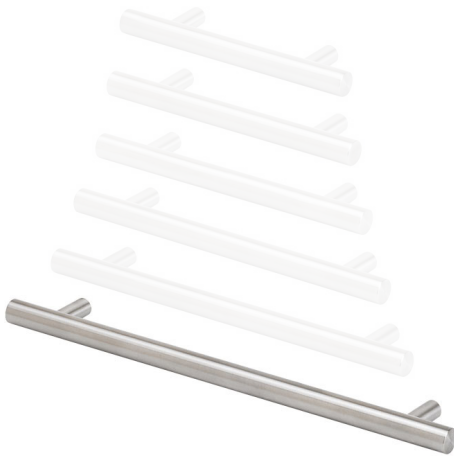

CONTEMPORARY 8" CABINET DRAWER PULL

Model # HCP-0800

PRODUCT DESCRIPTION

- Matches all Waterstone contemporary faucets and accessories.
- Perfect for modern kitchen cabinets or drawers.
- 8" wide on center.
- Mounting hardware included.
- Solid brass or stainless steel construction.
- Made in the USA.

- Break to length screws
- Fits materials from 1/2" to 1-1/2" thick

DIMENSIONS MAY VARY AND ARE SUBJECT TO CHANGE. NO RESPONSIBILITY IS ASSUMED FOR USE OF SUPERCEDED OR VOIDED DATA

AVAILABLE IN 29 FINISHES + SOLID STAINLESS STEEL