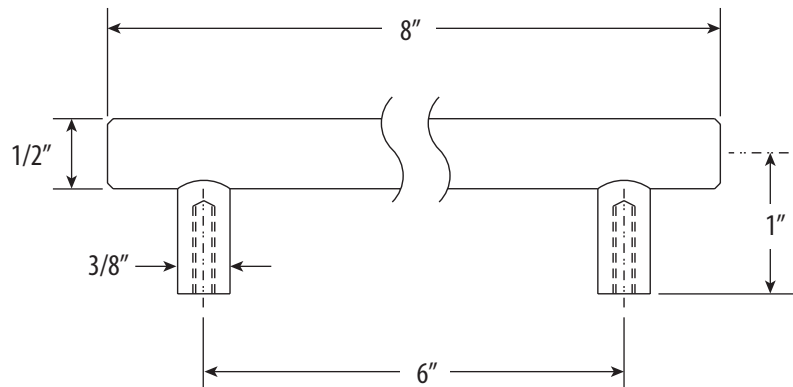

# CONTEMPORARY 6" CABINET DRAWER PULL

**Model # HCP-0600**

## PRODUCT DESCRIPTION

- Matches all Waterstone contemporary faucets and accessories.
- Perfect for modern kitchen cabinets or drawers.
- 6" wide on center.
- Mounting hardware included.
- Solid brass or stainless steel construction.
- Made in the USA.

- Break to length screws
- Fits materials from 1/2" to 1-1/2" thick

DIMENSIONS MAY VARY AND ARE SUBJECT TO CHANGE. NO RESPONSIBILITY IS ASSUMED FOR USE OF SUPERCEDED OR VOIDED DATA