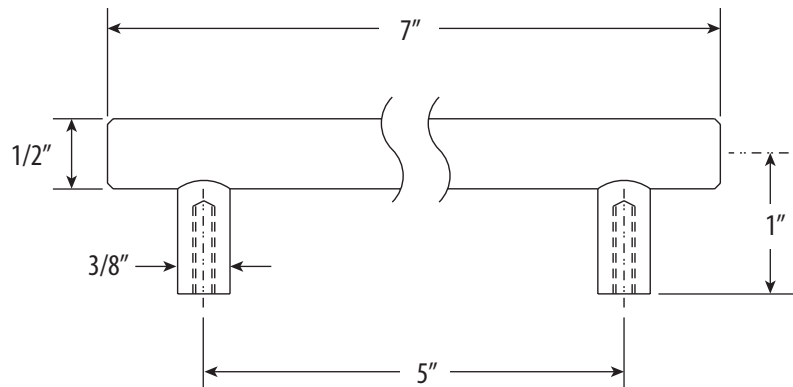

CONTEMPORARY 5" CABINET DRAWER PULL

Model # HCP-0500

PRODUCT DESCRIPTION

- Matches all Waterstone contemporary faucets and accessories.
- Perfect for modern kitchen cabinets or drawers.
- 5" wide on center.
- Mounting hardware included.
- Solid brass or stainless steel construction.
- Made in the USA.

- Break to length screws
- Fits materials from 1/2" to 1-1/2" thick

DIMENSIONS MAY VARY AND ARE SUBJECT TO CHANGE. NO RESPONSIBILITY IS ASSUMED FOR USE OF SUPERCEDED OR VOIDED DATA

AVAILABLE IN 29 FINISHES + SOLID STAINLESS STEEL