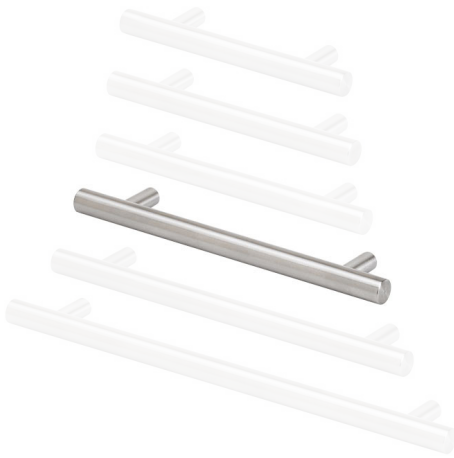

CONTEMPORARY 5" CABINET DRAWER PULL

Model # HCP-0500

PRODUCT DESCRIPTION

- Matches all Waterstone contemporary faucets and accessories.
- Perfect for modern kitchen cabinets or drawers.
- 5" wide on center.
- Mounting hardware included.
- Solid brass or stainless steel construction.
- Made in the USA.

- Break to length screws
- Fits materials from 1/2" to 1-1/2" thick

DIMENSIONS MAY VARY AND ARE SUBJECT TO CHANGE. NO RESPONSIBILITY IS ASSUMED FOR USE OF SUPERCEDED OR VOIDED DATA

AVAILABLE IN 29 FINISHES + SOLID STAINLESS STEEL