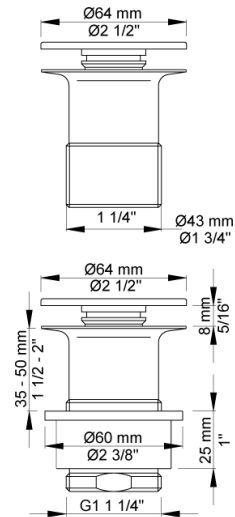

Date:

Client:

Project:

**A63F**

1 1/4" push fixed in open position. The part that goes through the wash basin, is polished chrome when you order the A63 in colour 40 and colours.

**Available in colors**

|                           |                                   |
|---------------------------|-----------------------------------|
| Color 02, Grey            | Color 17, Gloss black             |
| Color 04, Light blue      | Color 18, White                   |
| Color 05, Orange          | Color 19, Natural brass           |
| Color 06, Light green     | Color 20, Brushed chrome          |
| Color 08, Yellow          | Color 21, Carmine red             |
| Color 09, Dark grey       | Color 25, Pink                    |
| Color 12, Mocca           | Color 27, Matt black              |
| Color 14, Bright red      | Color 28, Matt white              |
| Color 15, Dark blue       | Color 40, Brushed stainless steel |
| Color 16, Polished chrome |                                   |