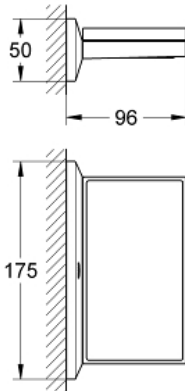

ALLURE BRILLIANT  
Soap Dish with Shelf  
MODEL # 40504000

Pure Freude  
an Wasser

**Product Description:**  
ALLURE BRILLIANT  
Soap Dish with Shelf

**Standard Specification:**

- GROHE StarLight chrome finish