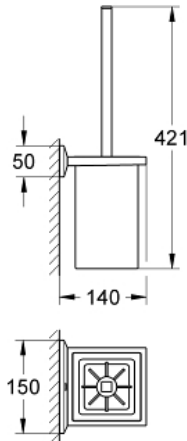

ALLURE BRILLIANT
Toilet Brush Set

MODEL # 40500000

Pure Freude
an Wasser

GROHE

Product Description:
ALLURE BRILLIANT
Toilet Brush Set

Standard Specification:

- GROHE StarLight chrome finish

Applicable Codes & Standards: