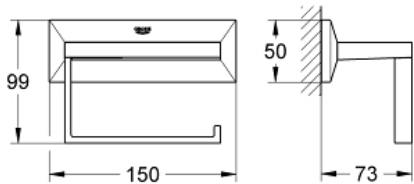

ALLURE BRILLIANT  
Toilet Paper Holder

MODEL # 40499000

Pure Freude  
an Wasser

**Product Description:**  
ALLURE BRILLIANT  
Toilet Paper Holder

**Standard Specification:**

- GROHE StarLight chrome finish