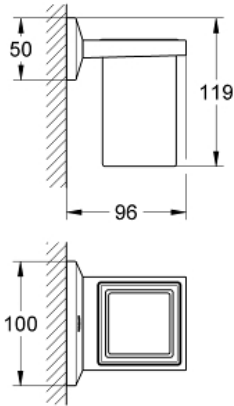

ALLURE BRILLIANT
Toothbrush Holder with Tumbler
MODEL # 40493000

Pure Freude
an Wasser

GROHE

Product Description:
ALLURE BRILLIANT
Toothbrush Holder with Tumbler

Standard Specification:
• GROHE StarLight chrome finish