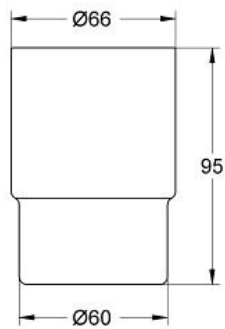

ESSENTIALS
Crystal glass
MODEL # 40372001

Pure Freude
an Wasser

GROHE

Product Description:

ESSENTIALS
Crystal glass

Standard Specification:

- Material: Glass
- Fits in the following holders:
- Essentials (40 369)
- Essentials Cube (40 508)
- Bau Cosmopolitan (40 585)
- Essentials Authentic (40 652)