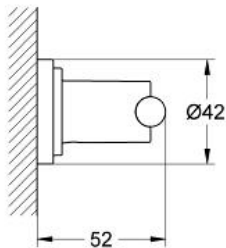

ATRIO
Robe Hook
MODEL # 40312000

Pure Freude
an Wasser

GROHE

Product Description:
ATRIO
Robe Hook

Standard Specification:

- GROHE StarLight chrome finish

Applicable Codes & Standards:

- Energy Policy Act of 1992
- ASME A112.18.1/CSA B125.1