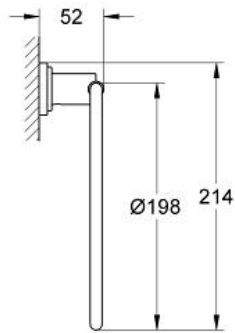

ATRIO
Towel Ring
MODEL # 40307EN0

Pure Freude
an Wasser

GROHE

Product Description:
ATRIO
Towel Ring

Standard Specification:
• GROHE StarLight finish

Applicable Codes & Standards:
• Energy Policy Act of 1992
• ASME A112.18.1/CSA B125.1

Color:
□ 40307EN0 Brushed Nickel