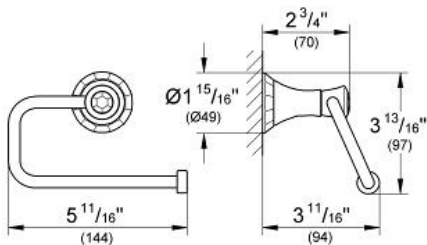

KENSINGTON
Toilet Paper Holder
MODEL # 40235000

Pure Freude
an Wasser

Product Description:
KENSINGTON
Toilet Paper Holder

Standard Specification:

- Without cover
- GROHE StarLight chrome finish

Applicable Codes & Standards:

- Energy Policy Act of 1992
- ASME A112.18.1/CSA B125.1

Color:

- 40235000 StarLight Chrome