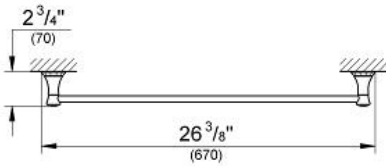

KENSINGTON
Towel Bar
MODEL # 40224000

Pure Freude
an Wasser

GROHE

Product Description:
KENSINGTON
Towel Bar

Standard Specification:

- GROHE StarLight chrome finish

Applicable Codes & Standards:

- Energy Policy Act of 1992
- ASME A112.18.1/CSA B125.1