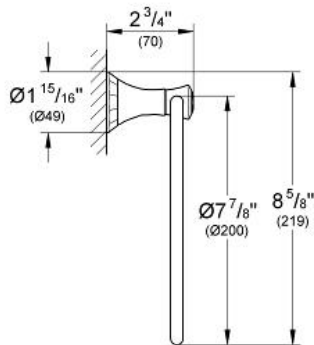

KENSINGTON
Towel Ring
MODEL # 40222000

Pure Freude
an Wasser

GROHE

Product Description:
KENSINGTON
Towel Ring

Standard Specification:

- GROHE StarLight chrome finish

Applicable Codes & Standards:

- Energy Policy Act of 1992
- ASME A112.18.1/CSA B125.1