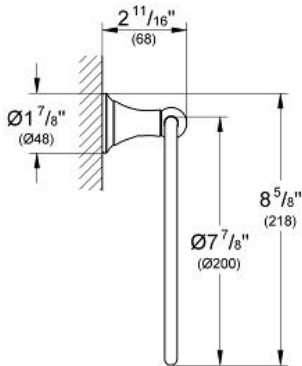

SEABURY
Towel Ring
MODEL # 40158000

Pure Freude
an Wasser

GROHE

Product Description:
SEABURY
Towel Ring

Standard Specification:

- GROHE StarLight chrome finish

Applicable Codes & Standards:

- Energy Policy Act of 1992
- ASME A112.18.1/CSA B125.1

Color:

- 40158000 StarLight Chrome