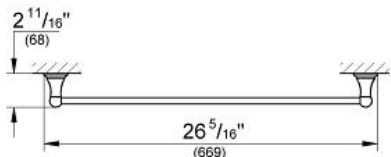

SEABURY
Towel Rail
MODEL # 40157000

Pure Freude
an Wasser

GROHE

C[®]

Product Description:
SEABURY
Towel Rail

Standard Specification:

- GROHE StarLight chrome finish

Applicable Codes & Standards: