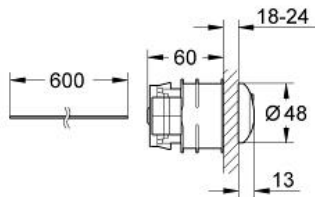

Pneumatic Push Button Actuation

MODEL # 38771000

Pure Freude
an Wasser

GROHE

ADA

Product Description:

Pneumatic Push Button Actuation

Standard Specification:

- For dual flush or start & stop actuation
- Diameter Ø 1 7/8"
- In combination with bath furniture or removable coverings for cistern inspection
- For material thickness 11/16" - 15/16"
- Pneumatic hose (23")
- **GROHE StarLight** chrome finish

Applicable Codes & Standards:

- ICC/ANSI A117.1

Color:

- 38771000 StarLight Chrome