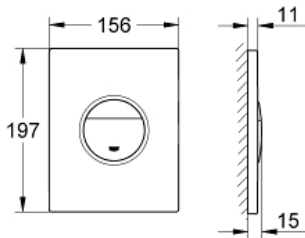

NOVA COSMOPOLITAN Wall Plate

MODEL # 38765000

Pure Freude
an Wasser

GROHE

ADA

Product Description:
NOVA COSMOPOLITAN
Wall Plate

Standard Specification:

- For dual flush or start & stop actuation
- For pneumatic discharge valve AV1
- Vertical and horizontal installation
- 6" x 7³/₄"
- Made of ABS
- **GROHE StarLight** chrome finish
- **GROHE EcoJoy** technology for less water and perfect flow