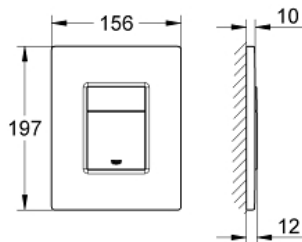

SKATE COSMOPOLITAN Wall Plate

MODEL # 38732000

Pure Freude
an Wasser

GROHE

ADA

C

Product Description:
SKATE COSMOPOLITAN
Wall Plate

Standard Specification:

- For dual flush or start & stop actuation
- For pneumatic discharge valve AV1
- Vertical and horizontal installation
- 6" x 7³/₄"
- **GROHE StarLight** chrome finish
- **GROHE EcoJoy** technology for less water and perfect flow