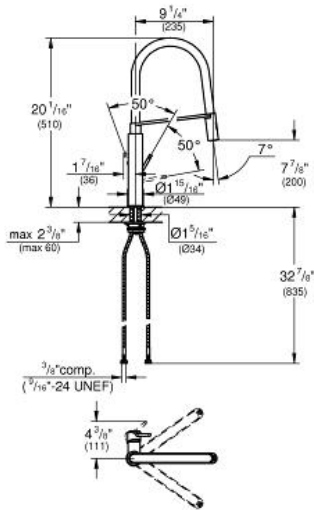

CONCETTO PROFESSIONAL Single-Handle Kitchen Faucet

MODEL # 31492000

Pure Freude
an Wasser

GROHE

ADA

Product Description: CONCETTO PROFESSIONAL Single-Handle Kitchen Faucet

Standard Specification:

- Single hole installation
- **GROHE StarLight** chrome finish
- **GROHE SilkMove** 1.1" (28 mm) ceramic cartridge
- Flow strainer
- With integrated temperature limiter
- Professional spray
- With flexible, hygienic GROHFlexx kitchen Santoprene hose
- Diverter: laminar spray/SpeedClean shower jet
- Automatic return to laminar spray
- **GROHE EasyDock M** integrated magnet for seamless docking of the spray head
- Swivel spout
- Swivel area 360°
- Protected against backflow
- Stainless steel flex lines
- Quick installation system
- Max Flow Rate 1.75 gpm

Applicable Codes & Standards:

- Energy Policy Act of 1992
- NSF 61
- ASME A112.18.1/CSA B125.1
- US Federal and State material regulations
- ICC/ANSI A117.1

Color:

- 31492000 StarLight Chrome