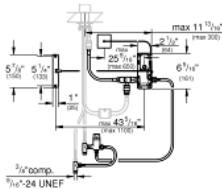

FOOTCONTROL Adapter

MODEL # 30310000

Pure Freude
an Wasser

GROHE

Product Description: FOOTCONTROL Adapter

Standard Specification:

- **Foot control: activation of water via contact with sensor**
- 6 V lithium-battery supply (type CR-P2)
- **CE approved**
- Solenoid valve
- Fixed value mixing valve
- Automatic safety stop after 60 sec. (factory set)
- Retro-fit upgrade set compatible with all GROHE pull-out and pull-down kitchen faucets: K7® (32 178), LadyLux® (32 298, 32 226, 32 283, 33 893, 32 245, 32 256, 33 755, 33 759), Minta™ (32 319, 31 378), Bridgeford® (33 870), Concetto (32 665, 31 479, 31 453), Essence New (30 271), Parkfield® (30 213, 30 296), Eurodisc®/Eurodisc® Cosmopolitan (33 330), Europlus (32 946) and Alira (32 999)

Applicable Codes & Standards:

- Energy Policy Act of 1992
- NSF 61
- ASME A112.18.1/CSA B125.1
- US Federal and State material regulations

Color:

- 30310000 StarLight Chrome