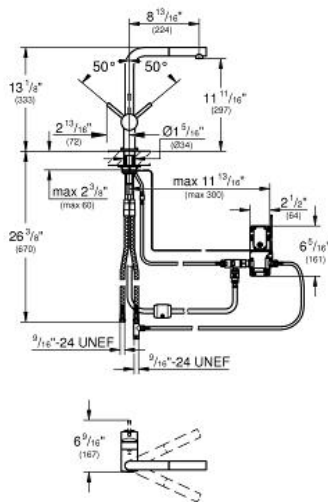

MINTA TOUCH Pull-Down Kitchen Faucet with Touch Technology

MODEL # 30218000

Pure Freude
an Wasser

GROHE

Product Description:

MINTA TOUCH

Pull-Down Kitchen Faucet with Touch Technology

Standard Specification:

- **Touch:** activation of cold water via skin contact
- Single hole installation
- 6 V lithium-battery supply (type CR-P2)
- **CE approved**
- Indication of battery status through different pulses of water
- Safety shut down circuit (when battery nearly empty)
- Solenoid valve
- Automatic safety stop after 60 sec. (factory set)
- Type of protection IP 44
- **GROHE SilkMove** ceramic cartridge
- **GROHE StarLight** chrome finish
- **GROHE SuperSteel** Infinity Finish
- L-spout
- Adjustable flow rate limiter
- Swivel Spout
- Swivel area 360°
- **Single Spray Pull-Out**
- Integrated non-return valve
- Automatic returning
- Stainless steel flex lines
- Quick installation system
- Protected against backflow

Applicable Codes & Standards:

- Energy Policy Act of 1992
- NSF 61
- ASME A112.18.1/CSA B125.1
- US Federal and State material regulations
- ICC/ANSI A117.1

Color:

- 30218000 StarLight Chrome