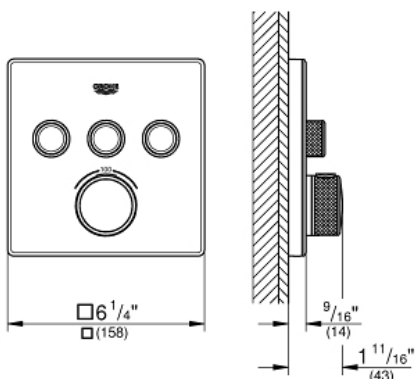

GROHTHERM SMARTCONTROL Triple Function Thermostatic Trim with Control Module

MODEL # 29165LS0

Pure Freude
an Wasser

GROHE

Product Description:

GROHTHERM SMARTCONTROL

Triple Function Thermostatic Trim with Control Module

Standard Specification:

- Final installation set for:
- Required rough-in-set sold separately (GROHE Rapido SmartBox 35 601 000)
- Metal wall escutcheon with **GROHE QuickFix** (covered escutcheon and shaft sealing, covered fixing), 6° angle adjustable
- 3/8" (10 mm) thin profile escutcheon
- **GROHE StarLight** finish
- SmartControl push for ON-OFF, turn for volume adjustment from EcoJoy to Full Flow
- Includes various icons to customize push buttons
- **GROHE TurboStat** Compact cartridge with wax thermolement
- Exposed thermostatic temperature control with SafeStop at 100°F/38°C
- Built-in check valve with dirt strainer
- Multiple outlets can be run simultaneously
- Cover plate in moon white acrylic glass
- Maximum flow performance combined: 9.5gpm (36L/min) @ 43.5 psi (3 bar)
- Optional flow reducer for CALGreen compliance included

Applicable Codes & Standards:

- ASME A112.18.1/CSA B125.1
- CalGreen

Color:

- 29165LS0 Moon White