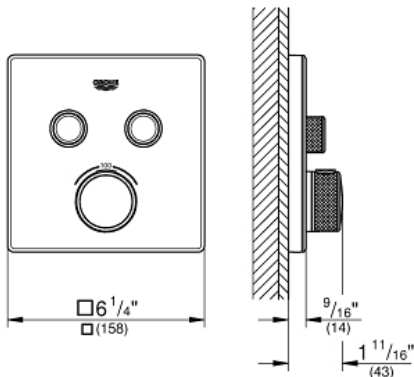

GROHTHERM SMARTCONTROL Dual Function Thermostatic Trim with Control Module

MODEL # 29164LS0

Pure Freude
an Wasser

GROHE

Product Description:
GROHTHERM SMARTCONTROL
Dual Function Thermostatic Trim with Control Module

Standard Specification:

- Final installation set for:
- Required rough-in-set sold separately (GROHE Rapido SmartBox 35 601 000)
- Metal wall escutcheon with **GROHE QuickFix** (covered escutcheon and shaft sealing, covered fixing), 6° angle adjustable
- 3/8" (10 mm) thin profile escutcheon
- **GROHE StarLight** finish
- SmartControl push for ON-OFF, turn for volume adjustment from EcoJoy to Full Flow
- Includes various icons to customize push buttons
- **GROHE TurboStat** Compact cartridge with wax thermoelement
- **GROHE SafeStop** safety button at 100°F/38°C
- Built-in check valve with dirt strainer
- Multiple outlets can be run simultaneously
- Cover plate in moon white acrylic glass
- Maximum flow performance combined: 7.7gpm (29L/min) @ 43.5 psi (3 bar)
- Optional flow reducer for CALGreen compliance included