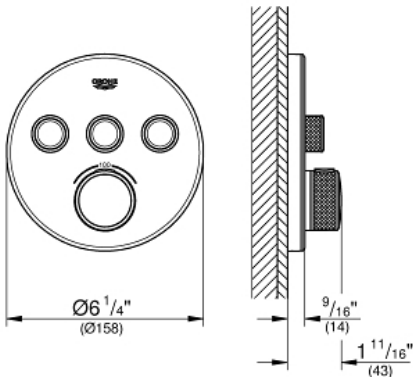

GROHTHERM SMARTCONTROL Triple Function Thermostatic Trim with Control Module

MODEL # 29161LS0

Pure Freude
an Wasser

GROHE

Product Description:
GROHTHERM SMARTCONTROL
Triple Function Thermostatic Trim with Control Module

Standard Specification:

- Final installation set for:
- Required rough-in-set sold separately (GROHE Rapido SmartBox 35 601 000)
- Metal wall escutcheon with **GROHE QuickFix** (covered escutcheon and shaft sealing, covered fixing), 6° angle adjustable
- 3/8" (10 mm) thin profile escutcheon
- **GROHE StarLight** finish
- SmartControl push for ON-OFF, turn for volume adjustment from EcoJoy to Full Flow
- Includes various icons to customize push buttons
- **GROHE TurboStat** Compact cartridge with wax thermoelement
- **GROHE SafeStop** safety button at 100°F/38°C
- Built-in check valve with dirt strainer
- Multiple outlets can be run simultaneously
- Cover plate in moon white acrylic glass
- Maximum flow performance combined: 9.5gpm (36L/min) @ 43.5 psi (3 bar)
- Optional flow reducer for CALGreen compliance included

Applicable Codes & Standards:

- ASME A112.18.1/CSA B125.1
- CalGreen

Color:

- 29161LS0 Moon White