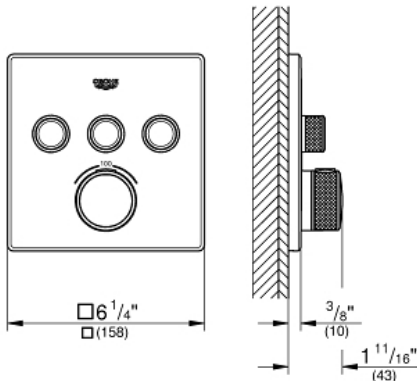

# GROHTHERM SMARTCONTROL Triple Function Thermostatic Trim with Control Module

MODEL # 29142000

Pure Freude  
an Wasser

GROHE

**Product Description:**  
**GROHTHERM SMARTCONTROL**  
Triple Function Thermostatic Trim with Control Module

**Standard Specification:**

- Final installation set for:
- Required rough-in-set sold separately (GROHE Rapido SmartBox 35 601 000)
- Metal wall escutcheon with **GROHE QuickFix** (covered escutcheon and shaft sealing, covered fixing), 6° angle adjustable
- 3/8" (10mm) thin profile escutcheon
- **GROHE StarLight** chrome finish
- SmartControl push for ON-OFF, turn for volume adjustment from EcoJoy to Full Flow
- Includes various icons to customize push buttons
- **GROHE TurboStat** Compact cartridge with wax thermoelement
- **GROHE SafeStop** safety button at 100°F/38°C
- Built-in check valve with dirt strainer
- Multiple outlets can be run simultaneously
- Maximum flow performance combined: 9.5gpm (36L/min) @ 43.5 psi (3 bar)
- Optional flow reducer for CALGreen compliance included