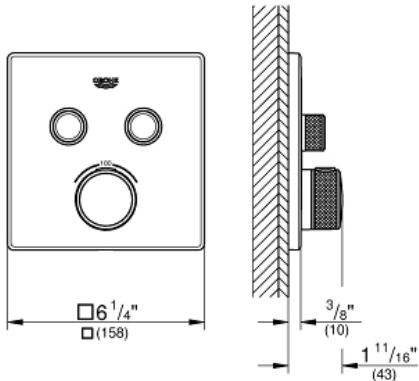

GROHTHERM SMARTCONTROL Dual Function Thermostatic Trim with Control Module

MODEL # 29141000

Pure Freude
an Wasser

GROHE

Product Description: GROHTHERM SMARTCONTROL Dual Function Thermostatic Trim with Control Module

Standard Specification:

- Final installation set for:
- Required rough-in-set sold separately (GROHE Rapido SmartBox 35 601 000)
- Metal wall escutcheon with **GROHE QuickFix** (covered escutcheon and shaft sealing, covered fixing), 6° angle adjustable
- 3/8" (10 mm) thin profile escutcheon
- **GROHE StarLight** chrome finish
- SmartControl push for ON-OFF, turn for volume adjustment from EcoJoy to Full Flow
- Includes various icons to customize push buttons
- **GROHE TurboStat** Compact cartridge with wax thermoelement
- **GROHE SafeStop** safety button at 100°F/38°C
- Built-in check valve with dirt strainer
- Multiple outlets can be run simultaneously
- Maximum flow performance combined: 7.7gpm (29L/min) @ 43.5 psi (3 bar)
- Optional flow reducer for CALGreen compliance included