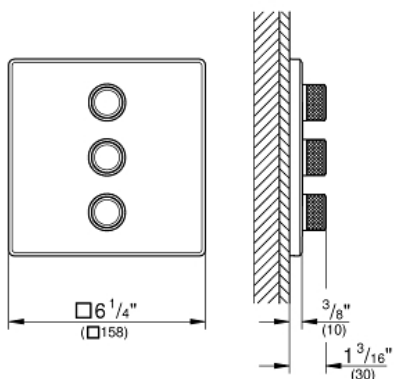

GROHTHERM SMARTCONTROL Triple Volume Control Trim

MODEL # 29127000

*Pure Freude
an Wasser*

GROHE

Product Description: GROHTHERM SMARTCONTROL Triple Volume Control Trim

Standard Specification:

- Final installation set for:
- GROHE Rapido SmartBox 35 601 000
- Metal wall escutcheon with **GROHE QuickFix** (covered escutcheon and shaft sealing, covered fixing), 6° angle adjustable
- 3/8" (10 mm) thin profile escutcheon
- **GROHE StarLight** chrome finish
- SmartControl push for ON-OFF, turn for volume adjustment from EcoJoy to Full Flow
- Includes various icons to customize push buttons
- Multiple outlets can be run simultaneously
- Maximum flow performance combined: 17.2gpm (65L/min) @ 43.5 psi (3 bar)
- Optional flow reducer for CALGreen compliance included