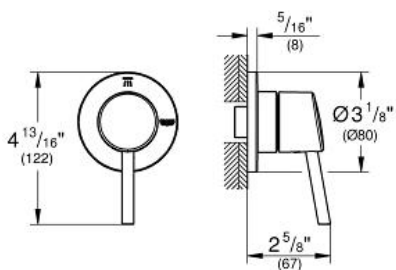

CONCETTO  
2-Way Diverter Trim (Shower  
head/Tub Spout)

MODEL # 29104001

Pure Freude  
an Wasser

GROHE

**ADA**

**Product Description:**

CONCETTO

2-Way Diverter Trim (Shower head/Tub Spout)

**Standard Specification:**

- GROHE StarLight chrome finish
- Metal lever handle for 2 outlets: shower head/tub spout
- For use with 2-way diverter rough-in valves (29 900) or (29 901)
- ADA Compliant

**Applicable Codes & Standards:**