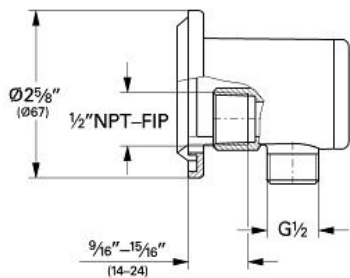

RELEXA  
Shower Outlet Elbow  
MODEL # 28627000

Pure Freude  
an Wasser

GROHE

**Product Description:**  
RELEXA  
Shower Outlet Elbow

**Standard Specification:**

- 1/2" NPT Female Threads
- GROHE StarLight chrome finish
- With matt chrome cap

**Applicable Codes & Standards:**

- Energy Policy Act of 1992
- ASME A112.18.1/CSA B125.1

**Color:**  
 28627000 StarLight Chrome