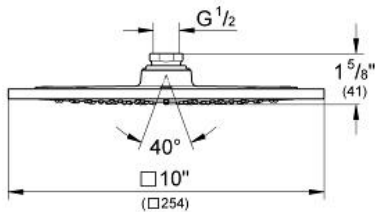

RAINSHOWER F-SERIES 10"

Shower Head 1 Spray

MODEL # 27815001

Pure Freude
an Wasser

GROHE

Product Description:
RAINSHOWER F-SERIES 10"
Shower Head 1 Spray

Standard Specification:

- Rain spray pattern (1 spray-rain)
- 10" x 10"
- Metal
- Rotating ball joint $\pm 20^\circ$
- 1/2" Connection thread
- **GROHE EcoJoy** 1.75 gpm (6.6 l/min) flow limiter
- **GROHE DreamSpray** perfect spray pattern
- **GROHE StarLight** chrome finish
- **SpeedClean** anti-lime system
- Suitable for instantaneous heater

Applicable Codes & Standards:

- Energy Policy Act of 1992
- ASME A112.18.1/CSA B125.1
- EPA WaterSense®

Color:

- 27815001 StarLight Chrome