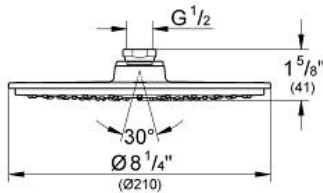

RAINSHOWER COSMOPOLITAN  
210  
Shower Head 1 Spray  
MODEL # 27814001

Pure Freude  
an Wasser

GROHE

**Product Description:**  
RAINSHOWER COSMOPOLITAN 210  
Shower Head 1 Spray

**Standard Specification:**

- Rain spray pattern (1 spray-rain)
- 120 spray nozzles
- With ball joint
- Rotation angle  $\pm 15^\circ$
- 1/2" Connection thread
- GROHE EcoJoy 1.75 gpm (6.6 l/min) flow limiter
- GROHE DreamSpray perfect flow
- GROHE StarLight chrome finish
- SpeedClean anti-lime system