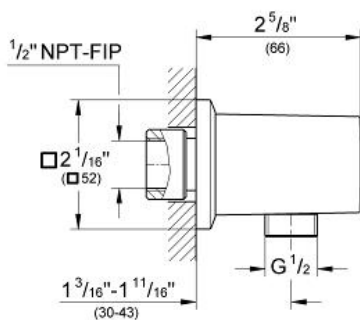

ALLURE BRILLIANT Shower Outlet Elbow

MODEL # 27708000

Pure Freude
an Wasser

GROHE

C

Product Description:
ALLURE BRILLIANT
Shower Outlet Elbow

Standard Specification:

- 1/2" (13 mm) NPT Male Threads
- Protected against backflow
- GROHE StarLight chrome finish

Applicable Codes & Standards:

- Energy Policy Act of 1992
- ASME A112.18.1/CSA B125.1

Color:

- 27708000 StarLight Chrome