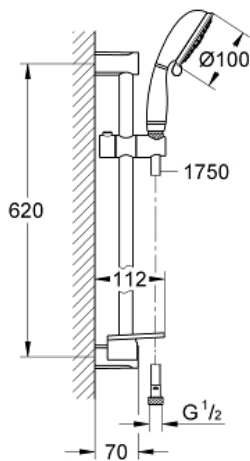

TEMPESTA RUSTIC 100 Shower Rail Set 4 Sprays

MODEL # 27609001

Pure Freude
an Wasser

GROHE

Product Description:
TEMPESTA RUSTIC 100
Shower Rail Set 4 Sprays

Standard Specification:

- Consisting of:
- New Tempesta Rustic IV hand shower, 2.5 gpm (27 608)
- 24" shower bar (27 519)
- RelaxaFlex 69" plastic shower hose (28 154)
- **GROHE EasyReach** tray (27 596)
- 2.5 gpm (9.5 l/min) flow limiter
- **GROHE DreamSpray** perfect spray pattern
- **GROHE StarLight** chrome finish
- **SpeedClean** anti-lime system
- Inner WaterGuide for a longer life
- Max Flow Rate 2.5 gpm (9.5 L/min)
- Min. recommended pressure: 15 psi (1.0 bar)

Applicable Codes & Standards:

- Energy Policy Act of 1992
- ASME A112.18.1/CSA B125.1

Color:

- 27609001 StarLight Chrome