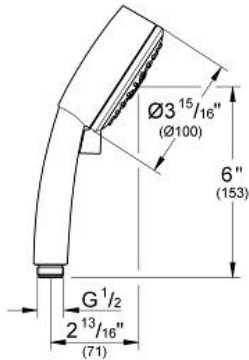

NEW TEMPESTA
COSMOPOLITAN 100
Hand Shower 4 Sprays
MODEL # 27575EN0

Pure Freude
an Wasser

Product Description:
NEW TEMPESTA COSMOPOLITAN 100
Hand Shower 4 Sprays

Standard Specification:

- 4 Sprays: GROHE Rain O², Rain, Massage and Jet
- Max Flow Rate 2.5 gpm
- GROHE EcoJoy technology for less water and perfect flow
- GROHE DreamSpray perfect spray pattern
- GROHE CoolTouch
- GROHE StarLight finish
- SpeedClean® anti-lime system
- Inner WaterGuide for a longer life
- Suitable for instantaneous heater
- Universal mounting system (fits all standard shower hoses)
- Min. recommended pressure: 15 psi
- Max Flow Rate 2.5 gpm (9.5 L/min)

Applicable Codes & Standards:

- Energy Policy Act of 1992
- ASME A112.18.1/CSA B125.1

Color:

- 27575EN0 Brushed Nickel