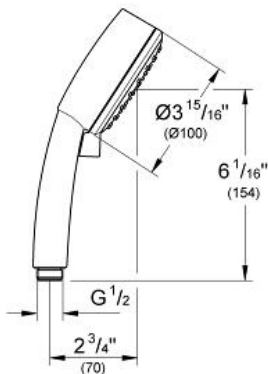

NEW TEMPESTA
COSMOPOLITAN 100
Handshower 2 Sprays
MODEL # 2757100E

Pure Freude
an Wasser

Product Description:
NEW TEMPESTA COSMOPOLITAN 100
Handshower 2 Sprays

Standard Specification:

- 2 Adjustable spray patterns: GROHE Rain O², Rain
- GROHE EcoJoy 1.5 gpm (5.7 l/min) flow restrictor
- GROHE EcoJoy technology for less water and perfect flow
- GROHE DreamSpray perfect spray pattern
- GROHE CoolTouch
- GROHE StarLight chrome finish
- SpeedClean® anti-lime system
- Inner WaterGuide for a longer life
- Suitable for instantaneous heater
- Universal mounting system (fits all standard shower hoses)
- Min. recommended pressure: 15 psi