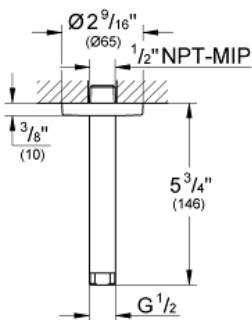

RAINSHOWER
6" Ceiling Shower Arm
MODEL # 27217000

Pure Freude
an Wasser

GROHE

Product Description:
RAINSHOWER
6" Ceiling Shower Arm

Standard Specification:

- 6" spout reach
- 1/2" (13 mm) NPT Male Threads

Applicable Codes & Standards: