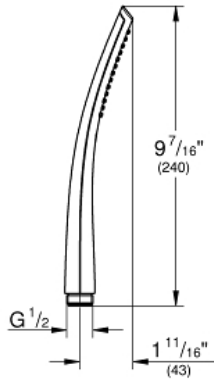

Hand Shower
MODEL # 27185000

Pure Freude
an Wasser

Product Description:

Hand Shower

Standard Specification:

- 2.5 gpm (9.5 l/min) flow limiter
- **GROHE DreamSpray** perfect flow
- **GROHE StarLight** chrome finish
- **SpeedClean** anti-lime system
- Universal mounting system (fits all standard shower hoses)
- Max Flow Rate 2.5 gpm at 80 psi (9.5 L/min)