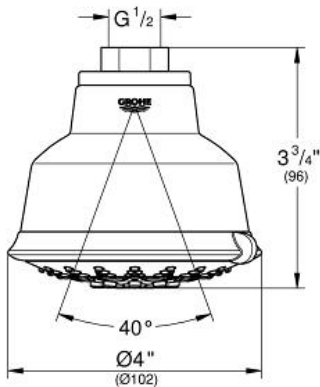

# RELEXA RUSTIC 100 FIVE Head Shower 5 sprays

MODEL # 27126001

*Pure Freude an Wasser*

**GROHE**

GROHE America, Inc | 200 North Gary Avenue, Suite G, Roselle, IL 60172  
Phone: +1 (800) 444-7643 | Fax: +1 (800) 225-2778 | us-customerservice@grohe.com

**Product Description:**  
Head Shower 5 sprays

**Standard Specification:**

- 1/2" Connection thread
- GROHE EcoJoy®
- GROHE DreamSpray® perfect flow
- GROHE StarLight® finish
- SpeedClean® anti-lime system
- Inner WaterGuide for a longer life

**Applicable Codes & Standards:**

- ASME A112.18.1/CSA B125.1

**Color:**

- 27126001 001 chrome