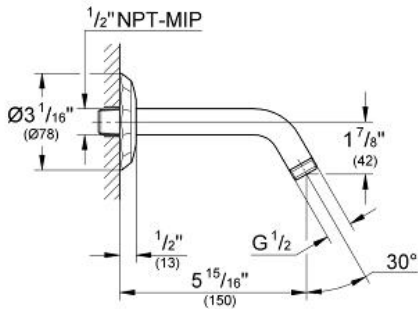

KENSINGTON  
6" Shower Arm  
MODEL # 27034000

Pure Freude  
an Wasser

**Product Description:**  
KENSINGTON  
6" Shower Arm

**Standard Specification:**

**Applicable Codes & Standards:**

- Energy Policy Act of 1992
- ASME A112.18.1/CSA B125.1