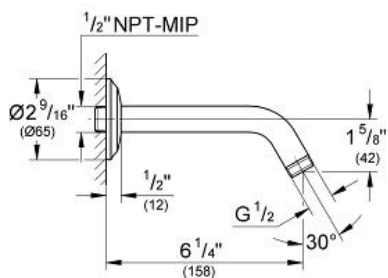

SEABURY  
Shower Arm  
MODEL # 27011000

Pure Freude  
an Wasser

GROHE

**Product Description:**  
SEABURY  
Shower Arm

**Standard Specification:**

- Escutcheon
- 1/2" Connection thread
- GROHE StarLight chrome finish

**Applicable Codes & Standards:**

- Energy Policy Act of 1992
- ASME A112.18.1/CSA B125.1

**Color:**

- 27011000 StarLight Chrome