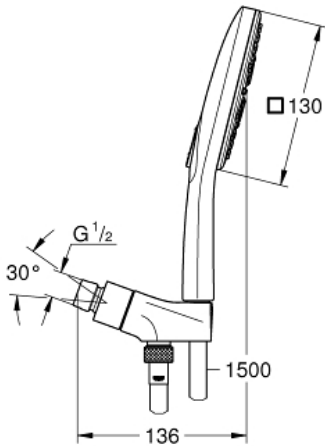

RAINSHOWER SMARTACTIVE  
130 CUBE  
Shower Set  
MODEL # 26605000

Pure Freude  
an Wasser

GROHE

**Product Description:**  
RAINSHOWER SMARTACTIVE 130 CUBE  
Shower Set

**Standard Specification:**

- Consisting of:
- Rainshower SmartActive 130 Cube Hand Shower (26 552)
- Hand Shower Bracket
- Rotaflex Metal Longlife shower hose, 59" (1500mm) (28 417)
- GROHE EcoJoy 1.75 gpm (6.6 l/min) flow limiter
- GROHE DreamSpray perfect spray pattern
- GROHE StarLight chrome finish
- SpeedClean anti-lime system
- Inner WaterGuide for a longer life
- Twistfree to prevent hose from twisting