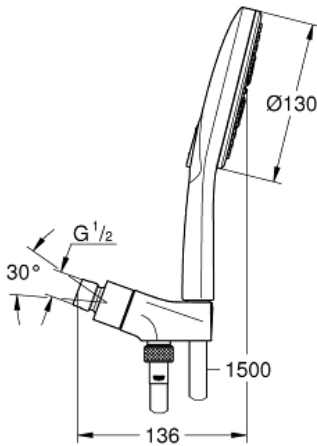

RAINSHOWER SMARTACTIVE
130
Shower Set
MODEL # 26604000

Pure Freude
an Wasser

GROHE

Product Description:
RAINSHOWER SMARTACTIVE 130
Shower Set

Standard Specification:

- Consisting of:
- Rainshower SmartActive 130 Hand Shower (26 545)
- Hand Shower Bracket
- Rotaflex Metal Longlife shower hose, 59" (1500mm) (28 417)
- GROHE EcoJoy 1.75 gpm (6.6 l/min) flow limiter
- GROHE DreamSpray perfect spray pattern
- GROHE StarLight chrome finish
- SpeedClean anti-lime system
- Inner WaterGuide for a longer life
- Twistfree to prevent hose from twisting

Applicable Codes & Standards:

- Energy Policy Act of 1992
- ASME A112.18.1/CSA B125.1
- EPA WaterSense®
- CalGreen

Color:

- 26604000 StarLight Chrome