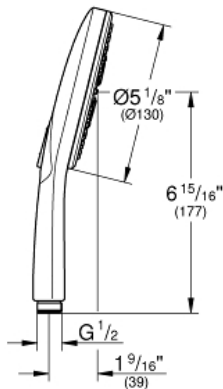

RAINSHOWER SMARTACTIVE
130
Hand Shower, 3 Sprays
MODEL # 26545000

Pure Freude
an Wasser

GROHE

Product Description:
RAINSHOWER SMARTACTIVE 130
Hand Shower, 3 Sprays

Standard Specification:

- 3 Sprays: Rain, Jet, ActiveRain with Massage
- GROHE EcoJoy 1.75 gpm (6.6 l/min) flow limiter
- GROHE DreamSpray perfect spray pattern
- GROHE SmartTip showering spray selection via push of a ring
- GROHE StarLight chrome finish
- SpeedClean anti-lime system