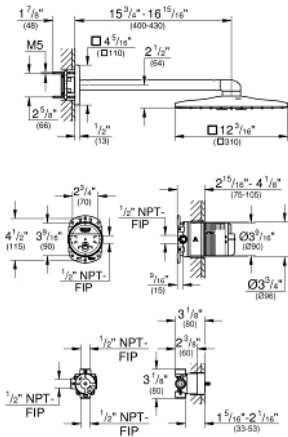

RAINSHOWER 310  
SMARTACTIVE CUBE  
Shower Head Set 2 Sprays  
MODEL # 26504000

Pure Freude  
an Wasser

**Product Description:**  
RAINSHOWER 310 SMARTACTIVE CUBE  
Shower Head Set 2 Sprays

**Standard Specification:**

- Consisting of:
- Rainshower 310 SmartActive Cube shower head
- 2 Spray patterns:
- GROHE PureRain, ActiveRain
- Includes 16" shower arm
- 1.75 gpm
- **GROHE DreamSpray** perfect spray pattern
- **GROHE StarLight** chrome finish
- **SpeedClean**® anti-lime system
- Inner WaterGuide for a longer life
- Rough-in set for shower head
- 2-Way diverter rough-in set 29 900 000 (Trim set to be ordered separately)

**Applicable Codes & Standards:**

- Energy Policy Act of 1992
- ASME A112.18.1/CSA B125.1
- US Federal and State material regulations

**Color:**

- 26504000 StarLight Chrome