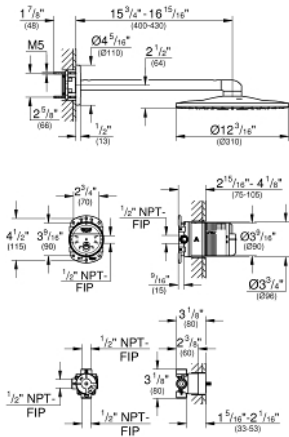

RAINSHOWER 310  
SMARTACTIVE  
Shower Head Set 2 Sprays  
MODEL # 26502EN0

Pure Freude  
an Wasser

**Product Description:**  
RAINSHOWER 310 SMARTACTIVE  
Shower Head Set 2 Sprays

**Standard Specification:**

- Consisting of:
- Rainshower 310 SmartActive shower head Brushed Nickel
- 2 Spray patterns:
- GROHE PureRain, ActiveRain
- Includes 16" shower arm
- 1.75 gpm
- GROHE DreamSpray perfect spray pattern
- GROHE StarLight finish
- SpeedClean® anti-lime system
- Inner WaterGuide for a longer life
- Rough-in set for shower head
- 2-Way diverter rough-in set 29 900 000 (Trim set to be ordered separately)

**Applicable Codes & Standards:**

- Energy Policy Act of 1992
- ASME A112.18.1/CSA B125.1
- US Federal and State material regulations

**Color:**

- 26502EN0 Brushed Nickel